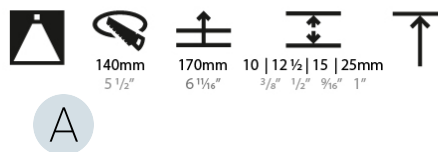

OPTICAL

Reflector°: 18 / 34
 Optic°: Lens Pack - No Lens / Linear Spread Lens / Honeycomb / Spread Lens
 Adjustability: Fixed
 Upon Request: Special Beam Angles

RATINGS AND CERTIFICATIONS

382, F 416-247-9319, www.zaneen.com
 Certified and Compliant for North American Standards at the end of the existing Model #. For assistance on 'custom' specifications, contact zteam@zaneen.com.
 In a constant effort to supply the best product, we reserve the right to change specifications or materials without notice. The most recent specification sheets are found at zaneen.com
 IP rating: IP20