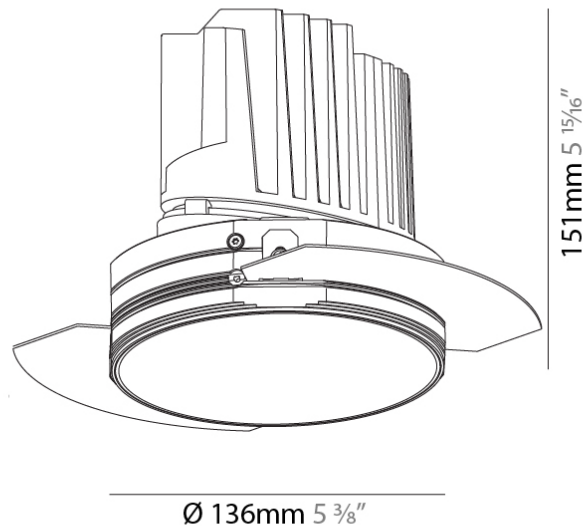

GENERAL

Series: Bioniq
 Subseries: Bioniq Round Deep
 Brand: Prolicht
 Division: Architectural
 Mounting Type: Trimless
 Mounting Location: Ceiling
 Subcategory: Downlight

PHYSICAL

Shape: Round
 Diameter (mm): 136
 Diameter (in): 5 3/8
 Height (mm): 151
 Height (in): 5 15/16
 Ceiling Thickness (mm): 10 / 12.5 / 15 / 25
 Ceiling Thickness (in): 3/8 or 1/2 or 9/16 or 1
 Min. Recessing Depth (mm): 170
 Min. Recessing Depth (in): 6 11/16
 Light Distribution: Downlight
 Weight (kg): 1.078
 Weight (lbs): 2.37
 Fixture Finish: SSR / BKV / CWI / CRY / HAB / LAG / UFT / ITA / RUA / RUR / MIC / FTG / MYG / TWT / LOD / PUS / FRO / FUP / KIA / POP / BLS / SPG / MEY / GOH / GUM / CHC / COM / ABZ / JAG / OBR / MOS / ROR
 Fixture Material: Aluminum Die Cast
 Cut-out Measurements: Ø 140mm / 5 1/2"
 Upon Request: Unique Ceiling Thickness

OPTICAL

Reflector°: 18 / 34
 Optic°: Lens Pack - No Lens / Linear Spread Lens / Honeycomb / Spread Lens
 Adjustability: Fixed
 Upon Request: Special Beam Angles

RATINGS AND CERTIFICATIONS

382, F 416-247-9319, www.zaneen.com
 Certified and Compliant for North American Standards at the end of the existing Model #. For assistance on 'custom' specifications, contact zteam@zaneen.com.
 In a constant effort to supply the best product, we reserve the right to change specifications or materials without notice. The most recent specification sheets are found at zaneen.com
 IP rating: IP20