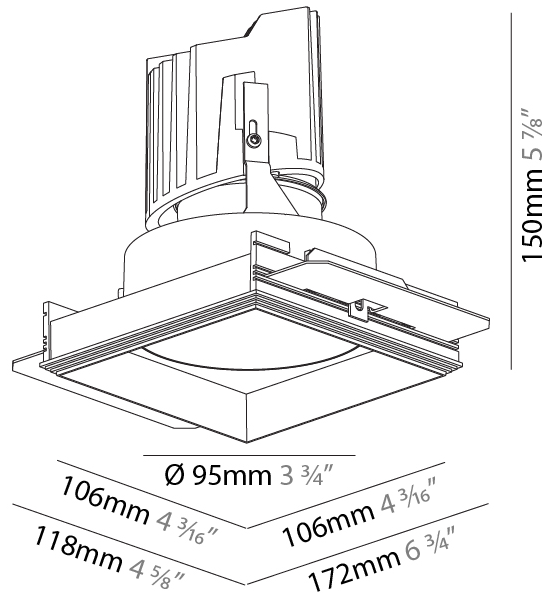

PHYSICAL

Diameter (mm): 95
Diameter (in): 3 3/4
Length (mm): 106
Length (in): 4 3/16
Width (mm): 106
Width (in): 4 3/16
Height (mm): 150
Height (in): 5 7/8
Ceiling Thickness (mm): 10 / 12.5 / 15 / 25
Ceiling Thickness (in): 3/8 or 1/2 or 9/16 or 1
Min. Recessing Depth (mm): 170
Min. Recessing Depth (in): 6 11/16
Light Distribution: Downlight
Weight (kg): 0.688
Weight (lbs): 1.52

Fixture Finish: SSR / BKV / CWI / CRY / HAB / LAG / UFT / ITA / RUA / RUR / MIC / FTG / MYG / TWT / LOD / PUS / FRO / FUP / KIA / POP / BLS / SPG / MEY / GOH / GUM / CHC / COM / ABZ / JAG / OBR / MOS / ROR

Fixture Material: Aluminum Die Cast
Cut-out Measurements: 120mm / 4 3/4" x 120mm / 4 3/4"
Upon Request: Unique Ceiling Thickness

ELECTRICAL

Lamp Type: LED (Zhaga Standard)
Input Wattage (W): 16.5
Total Output Wattage (W): 14.7
Dimming: Dali Dimming
Driver Included: No
Driver Location: Recessed Housing
Driver Type: Constant Current - 120Vac
Driver Class: Class 2
Housing: See Components
Input Voltage (V): 120
Constant Current (MA): 350

LED

Number of LEDs: 1
Color Temperature (°K): Warm Dim
Max. Delivered Lumen (lm): 770
Nominal Lumen (lm): 1140
CRI: >90 CRI
Lamp Life (hrs): 50000
Upon Request: RGB-W Tunable White Special Color Temperature Special LED

OPTICAL

Reflector: 20 / 40 / 60
Upon Request: Special Beam Angles

RATINGS AND CERTIFICATIONS

Zaneen Group, Inc. 6260 Folsom Blvd., Suite 3382, F 416-247-9319, www.zaneen.com

Certified By: Certified for North American Standards
In a constant effort to supply the best product, we reserve the right to change specifications or materials without notice. The most recent specification sheets are found at zaneen.com