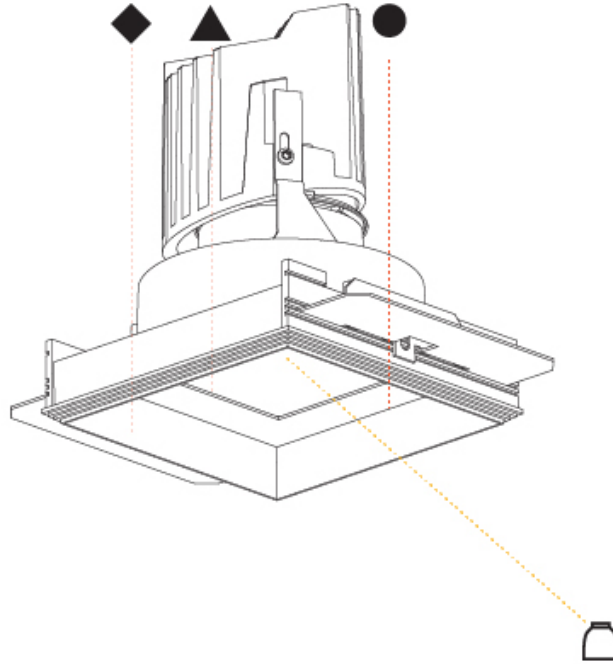

BIONIQ SQUARE DEEP COMFORT TRIMLESS

A35533-

PROJECT _____

TYPE _____

SPECIFIER _____

QUANTITY _____

DATE _____

BIONIQ SQUARE DEEP RECESSED