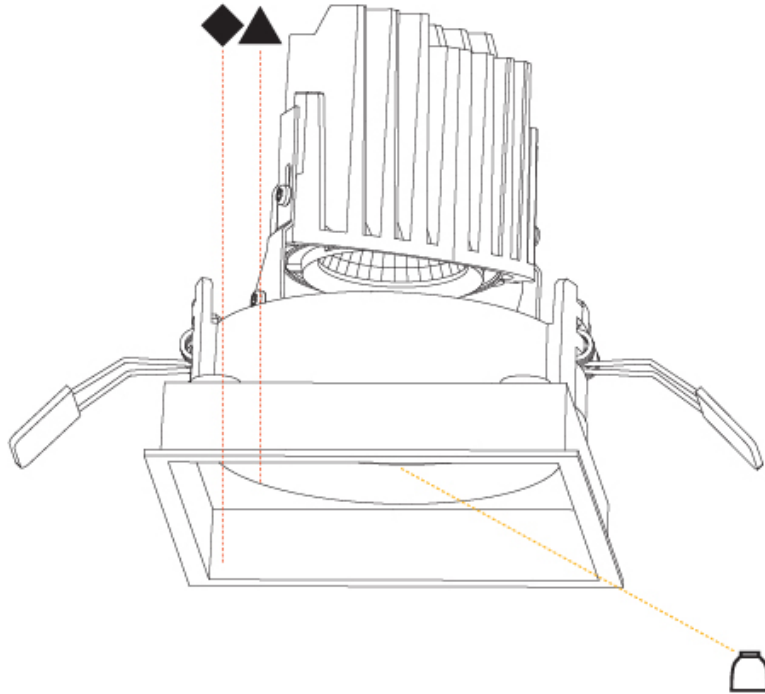

BIONIQ SQUARE DEEP RECESSED

A35368-

For Color / Finish Chart & Symbology see Appendix or product page downloadable area.

	27K	35K	30K	40K	°K
Color Temperature	2700K	3500K	3000K	4000K	
Reflector	20	40	60		
	20°	40°	60°		

ORDER-EXAMPLE: **◆ ▲ °K**
L3XXXX- 02 02 30K 20
Black Black 3000K 20°