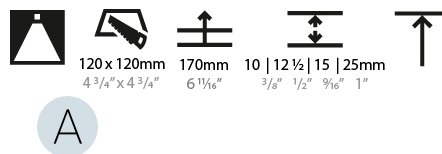

PHYSICAL

Diameter (mm): 95
Diameter (in): 3 3/4
Length (mm): 106
Length (in): 4 3/16
Width (mm): 106
Width (in): 4 3/16
Height (mm): 150
Height (in): 5 7/8
Ceiling Thickness (mm): 10 / 12.5 / 15 / 25
Ceiling Thickness (in): 3/8 or 1/2 or 9/16 or 1
Min. Recessing Depth (mm): 170
Min. Recessing Depth (in): 6 11/16
Light Distribution: Downlight
Weight (kg): 0.688
Weight (lbs): 1.52

Fixture Finish: SSR / BKV / CWI / CRY / HAB / LAG / UFT / ITA / RUA / RUR / MIC / FTG / MYG / TWT / LOD / PUS / FRO / FUP / KIA / POP / BLS / SPG / MEY / GOH / GUM / CHC / COM / ABZ / JAG / OBR / MOS / ROR

Fixture Material: Aluminum Die Cast
Cut-out Measurements: 120mm / 4 3/4" x 120mm / 4 3/4"
Upon Request: Unique Ceiling Thickness

ELECTRICAL

Lamp Type: LED (Zhaga Standard)
Input Wattage (W): 16.5
Total Output Wattage (W): 14.7
Dimming: Dali Dimming
Driver Included: No
Driver Location: Recessed Housing
Driver Type: Constant Current - 120Vac
Driver Class: Class 2
Housing: See Components
Input Voltage (V): 120
Constant Current (MA): 350

LED

Number of LEDs: 1
Color Temperature (°K): Warm Dim
Max. Delivered Lumen (lm): 770
Nominal Lumen (lm): 1140
CRI: >90 CRI
Lamp Life (hrs): 50000
Upon Request: RGB-W Tunable White Special Color Temperature Special LED

OPTICAL

Reflector: 20 / 40 / 60
Upon Request: Special Beam Angles

RATINGS AND CERTIFICATIONS

Zaneen Group, Inc. 6260 Folsom Blvd., Suite 3382, F 416-247-9319, www.zaneen.com

Certified By: Certified for North American Standards
In a constant effort to supply the best product, we reserve the right to change specifications or materials without notice. The most recent specification sheets are found at zaneen.com